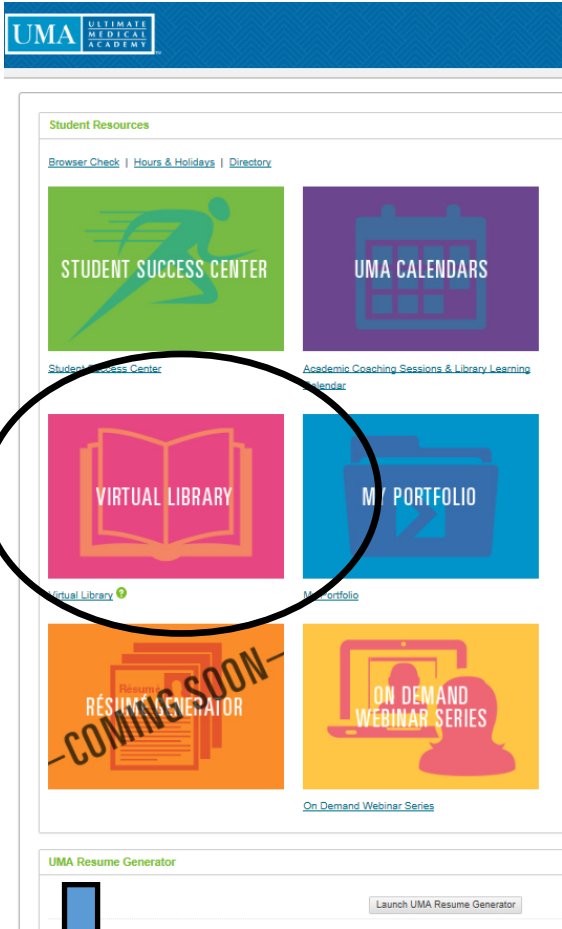

Request for uniformity in navigation and branding of library services in the LMS.

My UMA page: pink icon that is clickable

Click and goes to library

Blackboard Course rooms: Green icon, not clickable with text link

Click and goes to this intermediate screen, then library

SSC : tiny text link low on page, no icon

Click and goes to this log in screen

Students do not need this, it is available on library front screen.