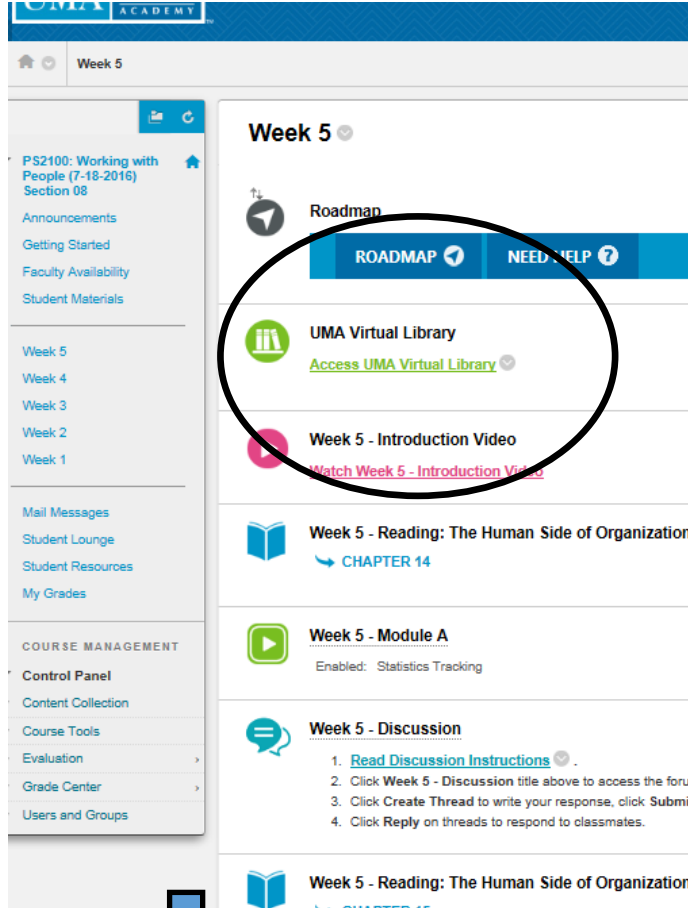

Request for uniformity in navigation and branding of library services in the LMS.

My UMA page: pink icon that is clickable

Click and goes to library

Blackboard Course rooms: Green icon, not clickable with text link

Click and goes to this intermediate screen, then library

SSC : tiny text link low on page, no icon

Click and goes to this log in screen

Students do not need this, it is available on library front screen.